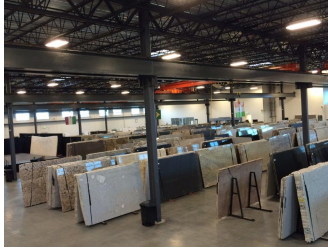

Vintage - Greige

Stop in today to see these beautiful collections!

Boise, ID

**FIND A
SHOWROOM**